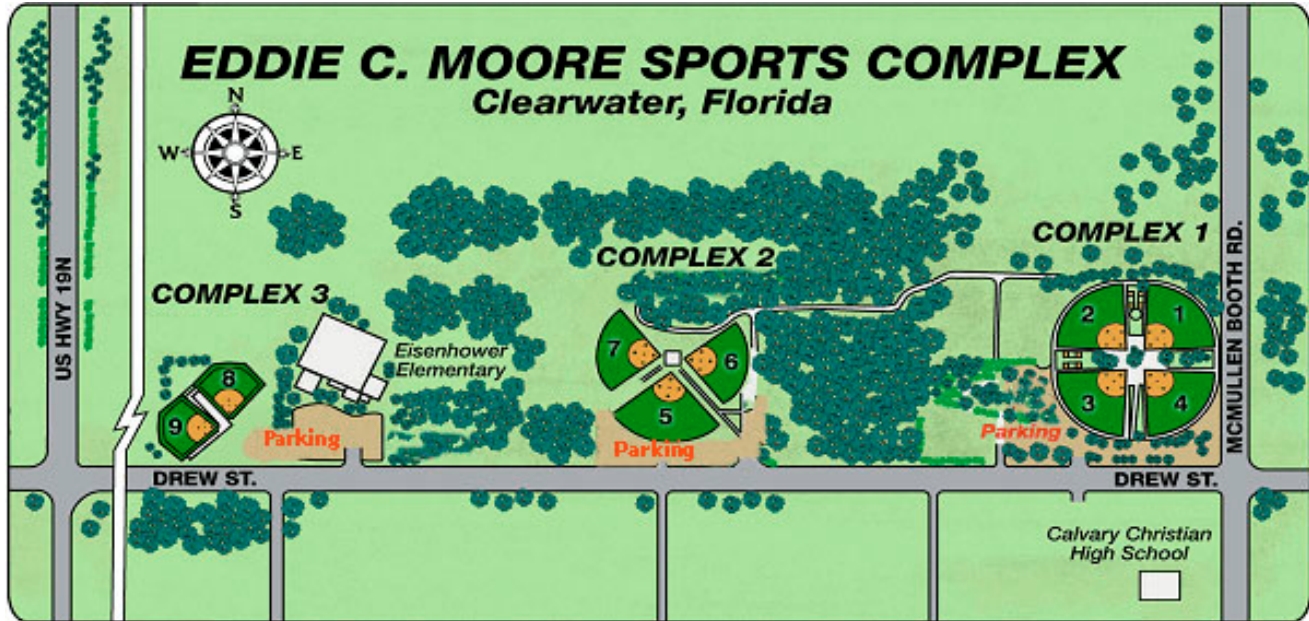

JUCO KICKOFF TOURNAMENT & SHOWCASE

DIRECTIONS & MAP

GPS Address for Park:

Fields 1, 2, 3, 4 – 3060 Drew Street, Clearwater, FL 33759-3001

Fields 5, 6, 7 - 2900 Drew Street, Clearwater, FL 33759-3001

Fields 8, 9 – 2780 Drew Street, Clearwater, FL 33759-3001

Turn SLIGHT RIGHT onto S MCMULLEN BOOTH RD. 0.6 miles

Turn LEFT onto DREW ST. Park is on the right. See Park Map for field location.

FROM TAMPA INTERNATIONAL AIRPORT

Exit Tampa International Airport and merge onto N MEMORIAL HWY/FL-589 N/FL-60 W toward SR-60 W/CLEARWATER/SR-589-TOLL N/VETERANS EXPWY. Go 0.9 miles.

Take the SR-60 W exit on the LEFT toward CLEARWATER. Go 0.4 miles.

Stay STRAIGHT to go onto W COURTNEY CAMPBELL CSWY/FL-60 W. Continue to follow FL-60 W for 9.7 miles.

Turn SLIGHT RIGHT onto S MCMULLEN BOOTH RD, and go 0.6 miles to Drew Street.

Turn LEFT onto DREW ST. Park is on the right. See Park Map for field location.